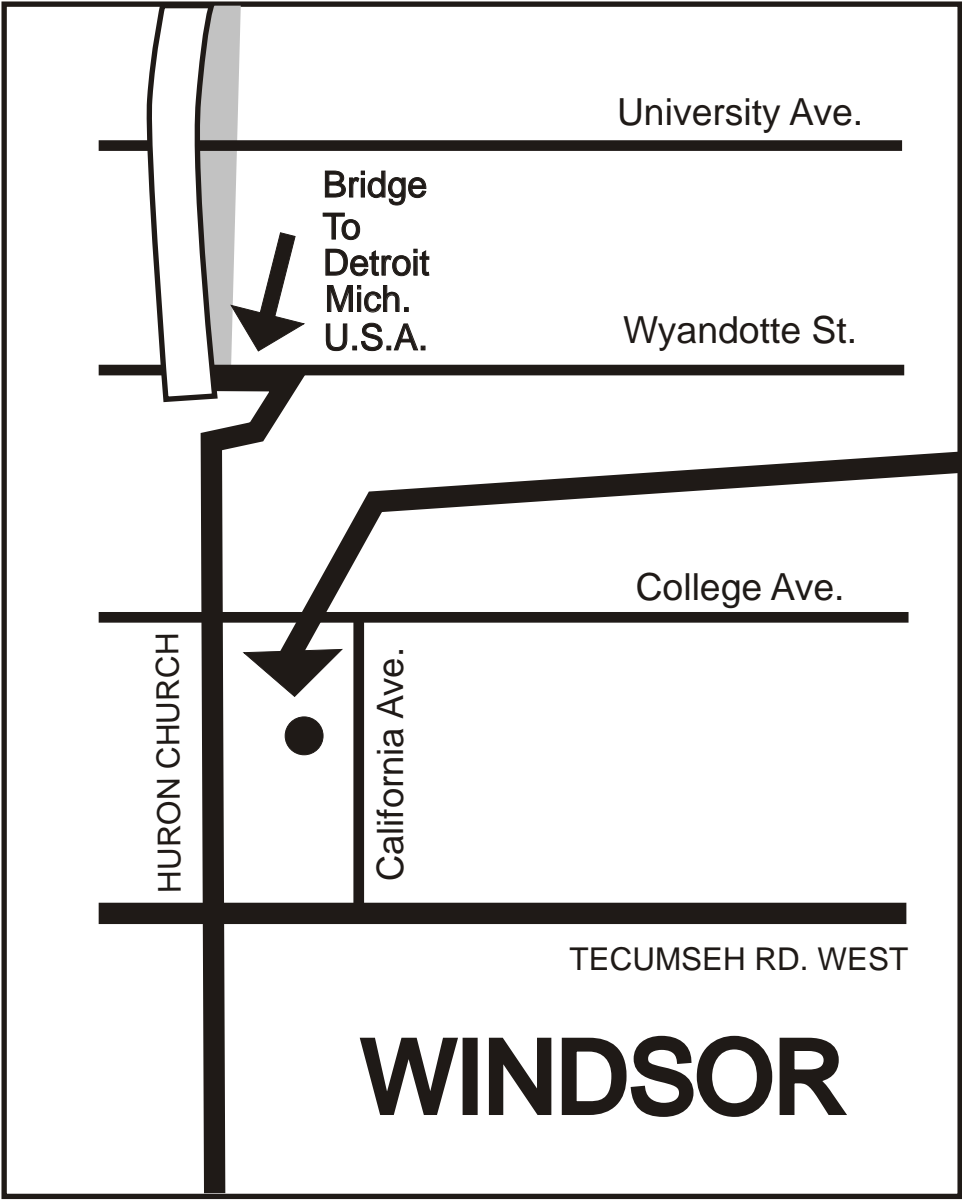

MAP TO EDUCATIONAL MEDIA CENTRE
360 FAIRVIEW AVE. WEST, ESSEX, ONTARIO
PHONE: 776-5610

MAP TO (WINDSOR OFFICE) MEDIA CENTRE
1325 CALIFORNIA AVE., WINDSOR, ONTARIO
PHONE: 253-2481